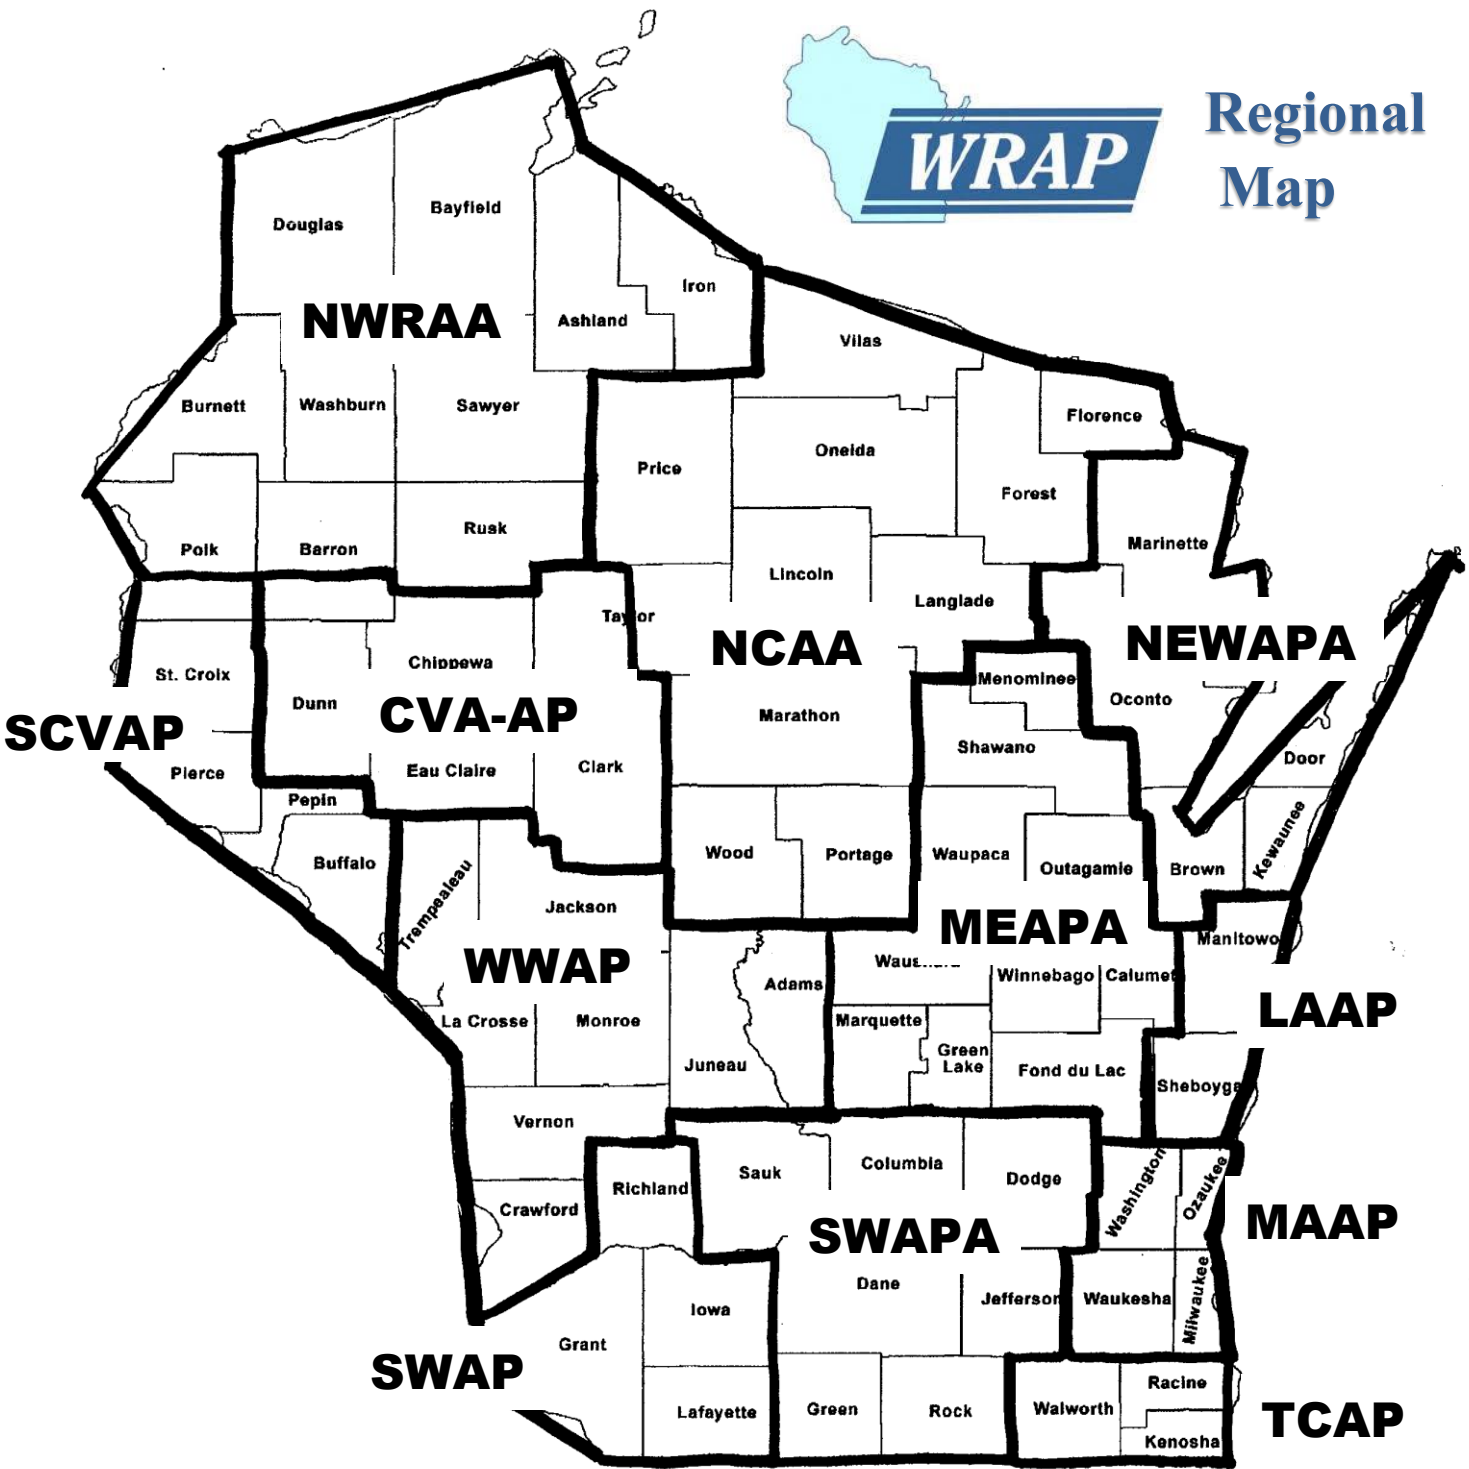

# Regional Map

- Regions:**
- CVAAP:** Chippewa Valley Area Activity Professionals
  - LAAP:** Lakeshore Area Activity Professionals
  - MAAP:** Milwaukee Area Activity Professionals
  - MEAPA:** Mid-Eastern Activity Professionals Association
  - NCAA:** North Central Activity Association
  - NEWAPA:** North-Eastern Wisconsin Activity Professionals Association
  - NWRAA:** NorthWest Regional Activity Association
  - SCVAP:** St. Croix Valley Activity Professionals
  - SWAP:** SouthWest Activity Professionals
  - SWAPA:** Southern Wisconsin Activity Professionals Association
  - TCAP:** Tri-County Activity Professionals
  - WWAP:** Western Wisconsin Activity Professionals